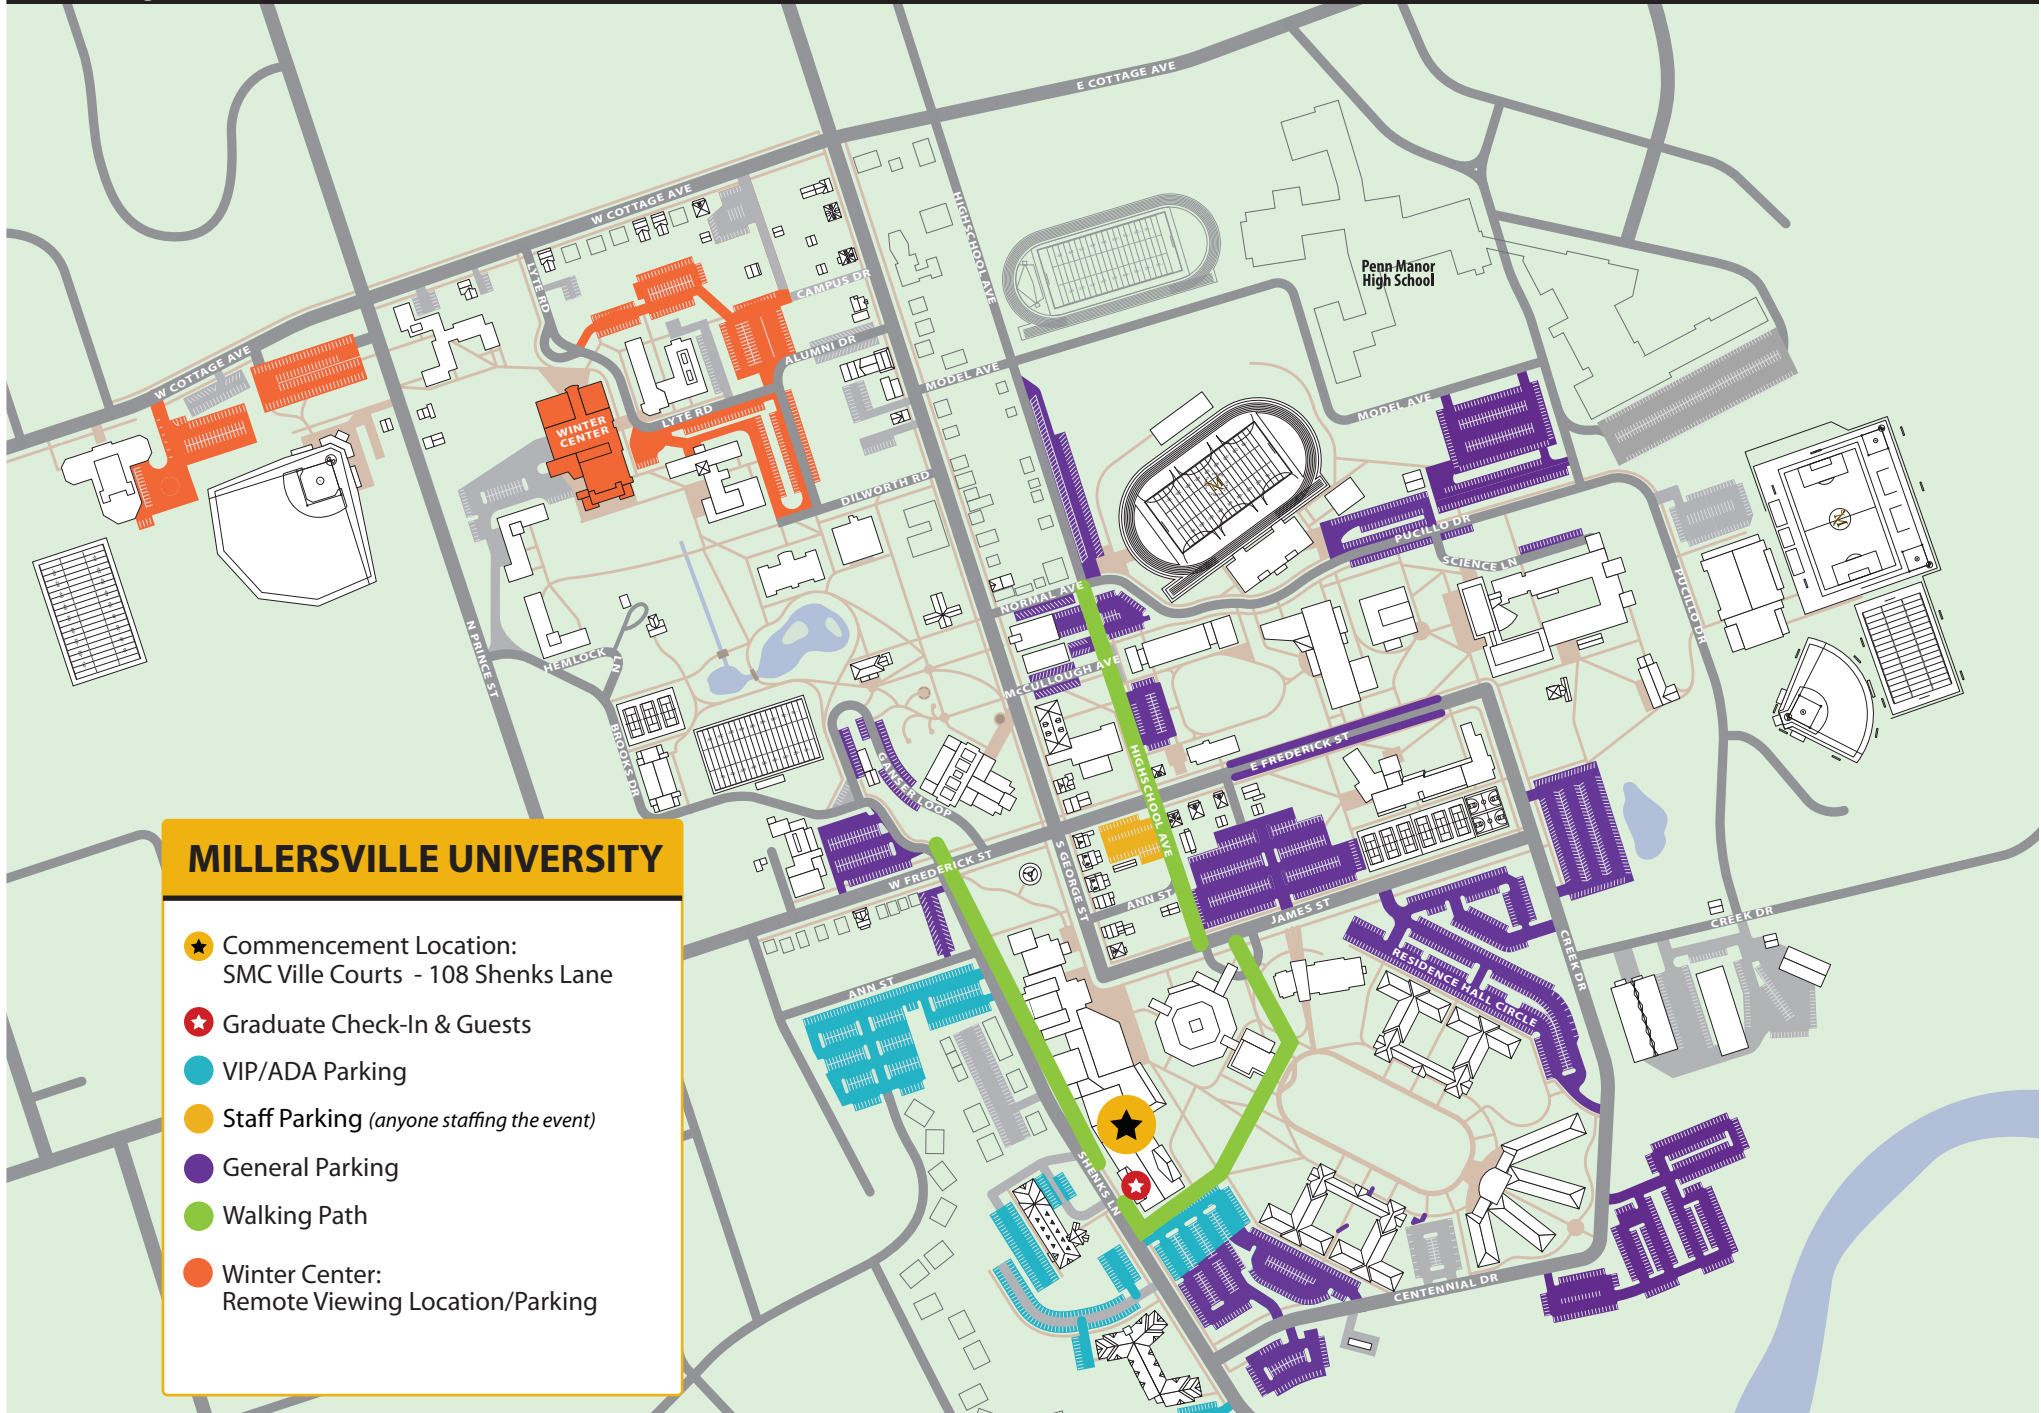

# MILLERSVILLE UNIVERSITY COMMENCEMENT

## Parking & Event Locations

### MILLERSVILLE UNIVERSITY

- ★ Commencement Location:  
SMC Ville Courts - 108 Shenks Lane
- ★ Graduate Check-In & Guests
- VIP/ADA Parking
- Staff Parking (*anyone staffing the event*)
- General Parking
- Walking Path
- Winter Center:  
Remote Viewing Location/Parking