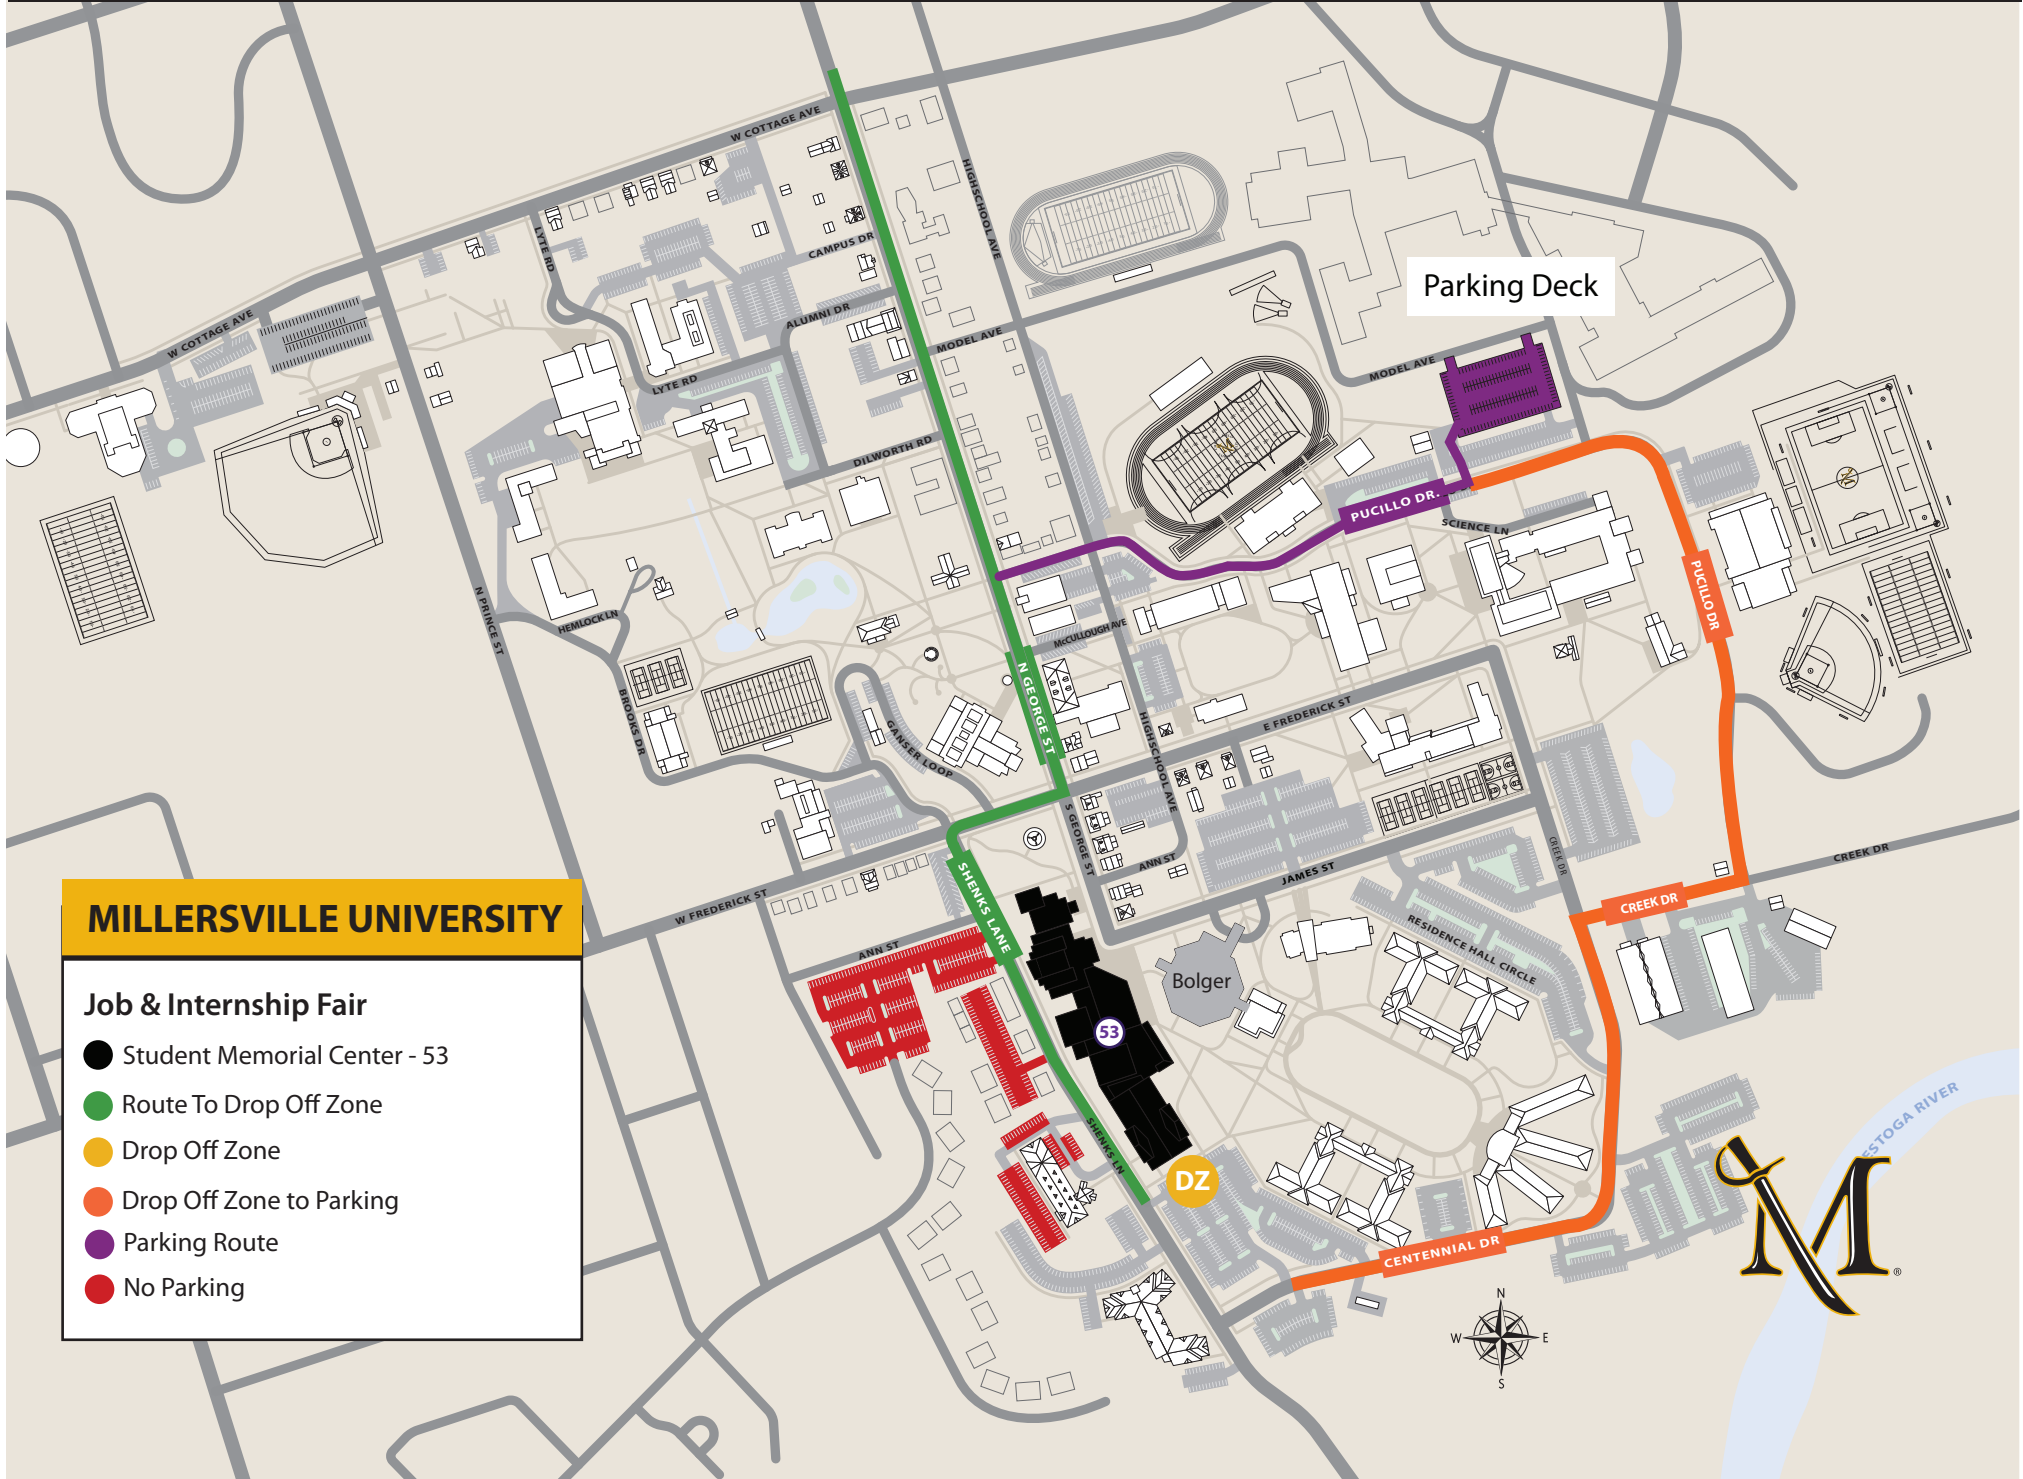

Job & Internship Fair

THE CAREER CENTER | 717-871-7655

Parking Deck

MILLERSVILLE UNIVERSITY

Job & Internship Fair

- Student Memorial Center - 53
- Route To Drop Off Zone
- Drop Off Zone
- Drop Off Zone to Parking
- Parking Route
- No Parking